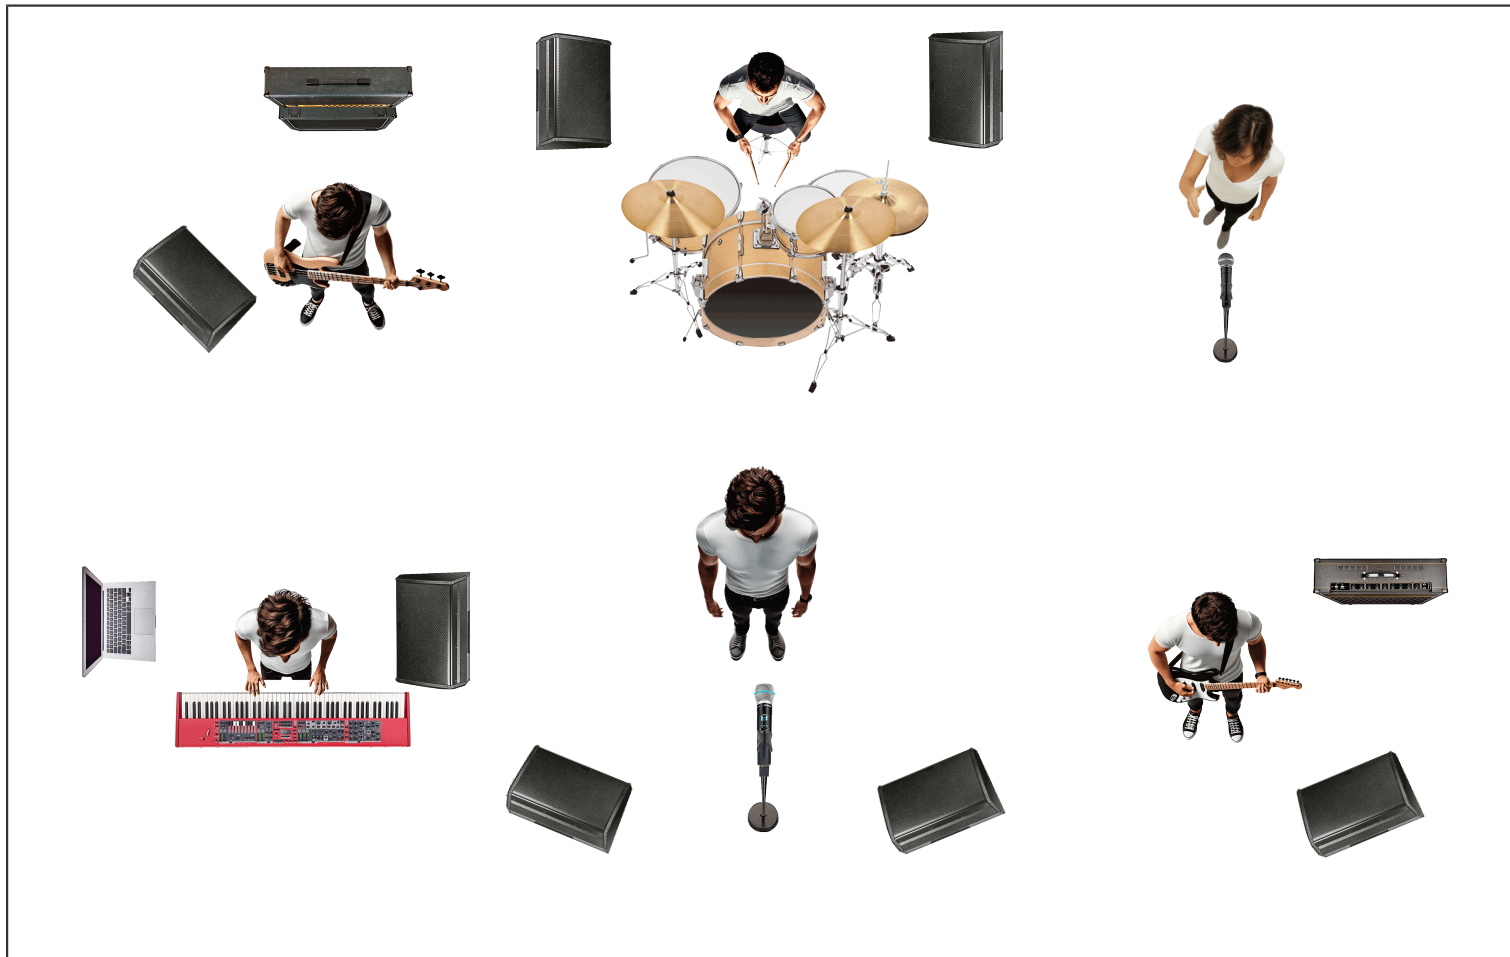

Matt Bowling Music Ministry

1	Bass Drum	9	Lead Vocal Matt	17	Saxophone Monitor
2	Snare	10	Lead Vocal Monitor L	18	DI Box Acoustic
3	Hi- Hat	11	Lead Vocal Monitor R	19	
4	Bass Guitar	12	Keys Monitor	20	
5	Saxophone	13	Lead Guitar Monitor	21	
6	Lead Guitar	14	Bass Guitar monitor	22	
7	Keys	15	Drummer Monitor L	23	
8	BGVS	16	Drummer Monitor R	24	